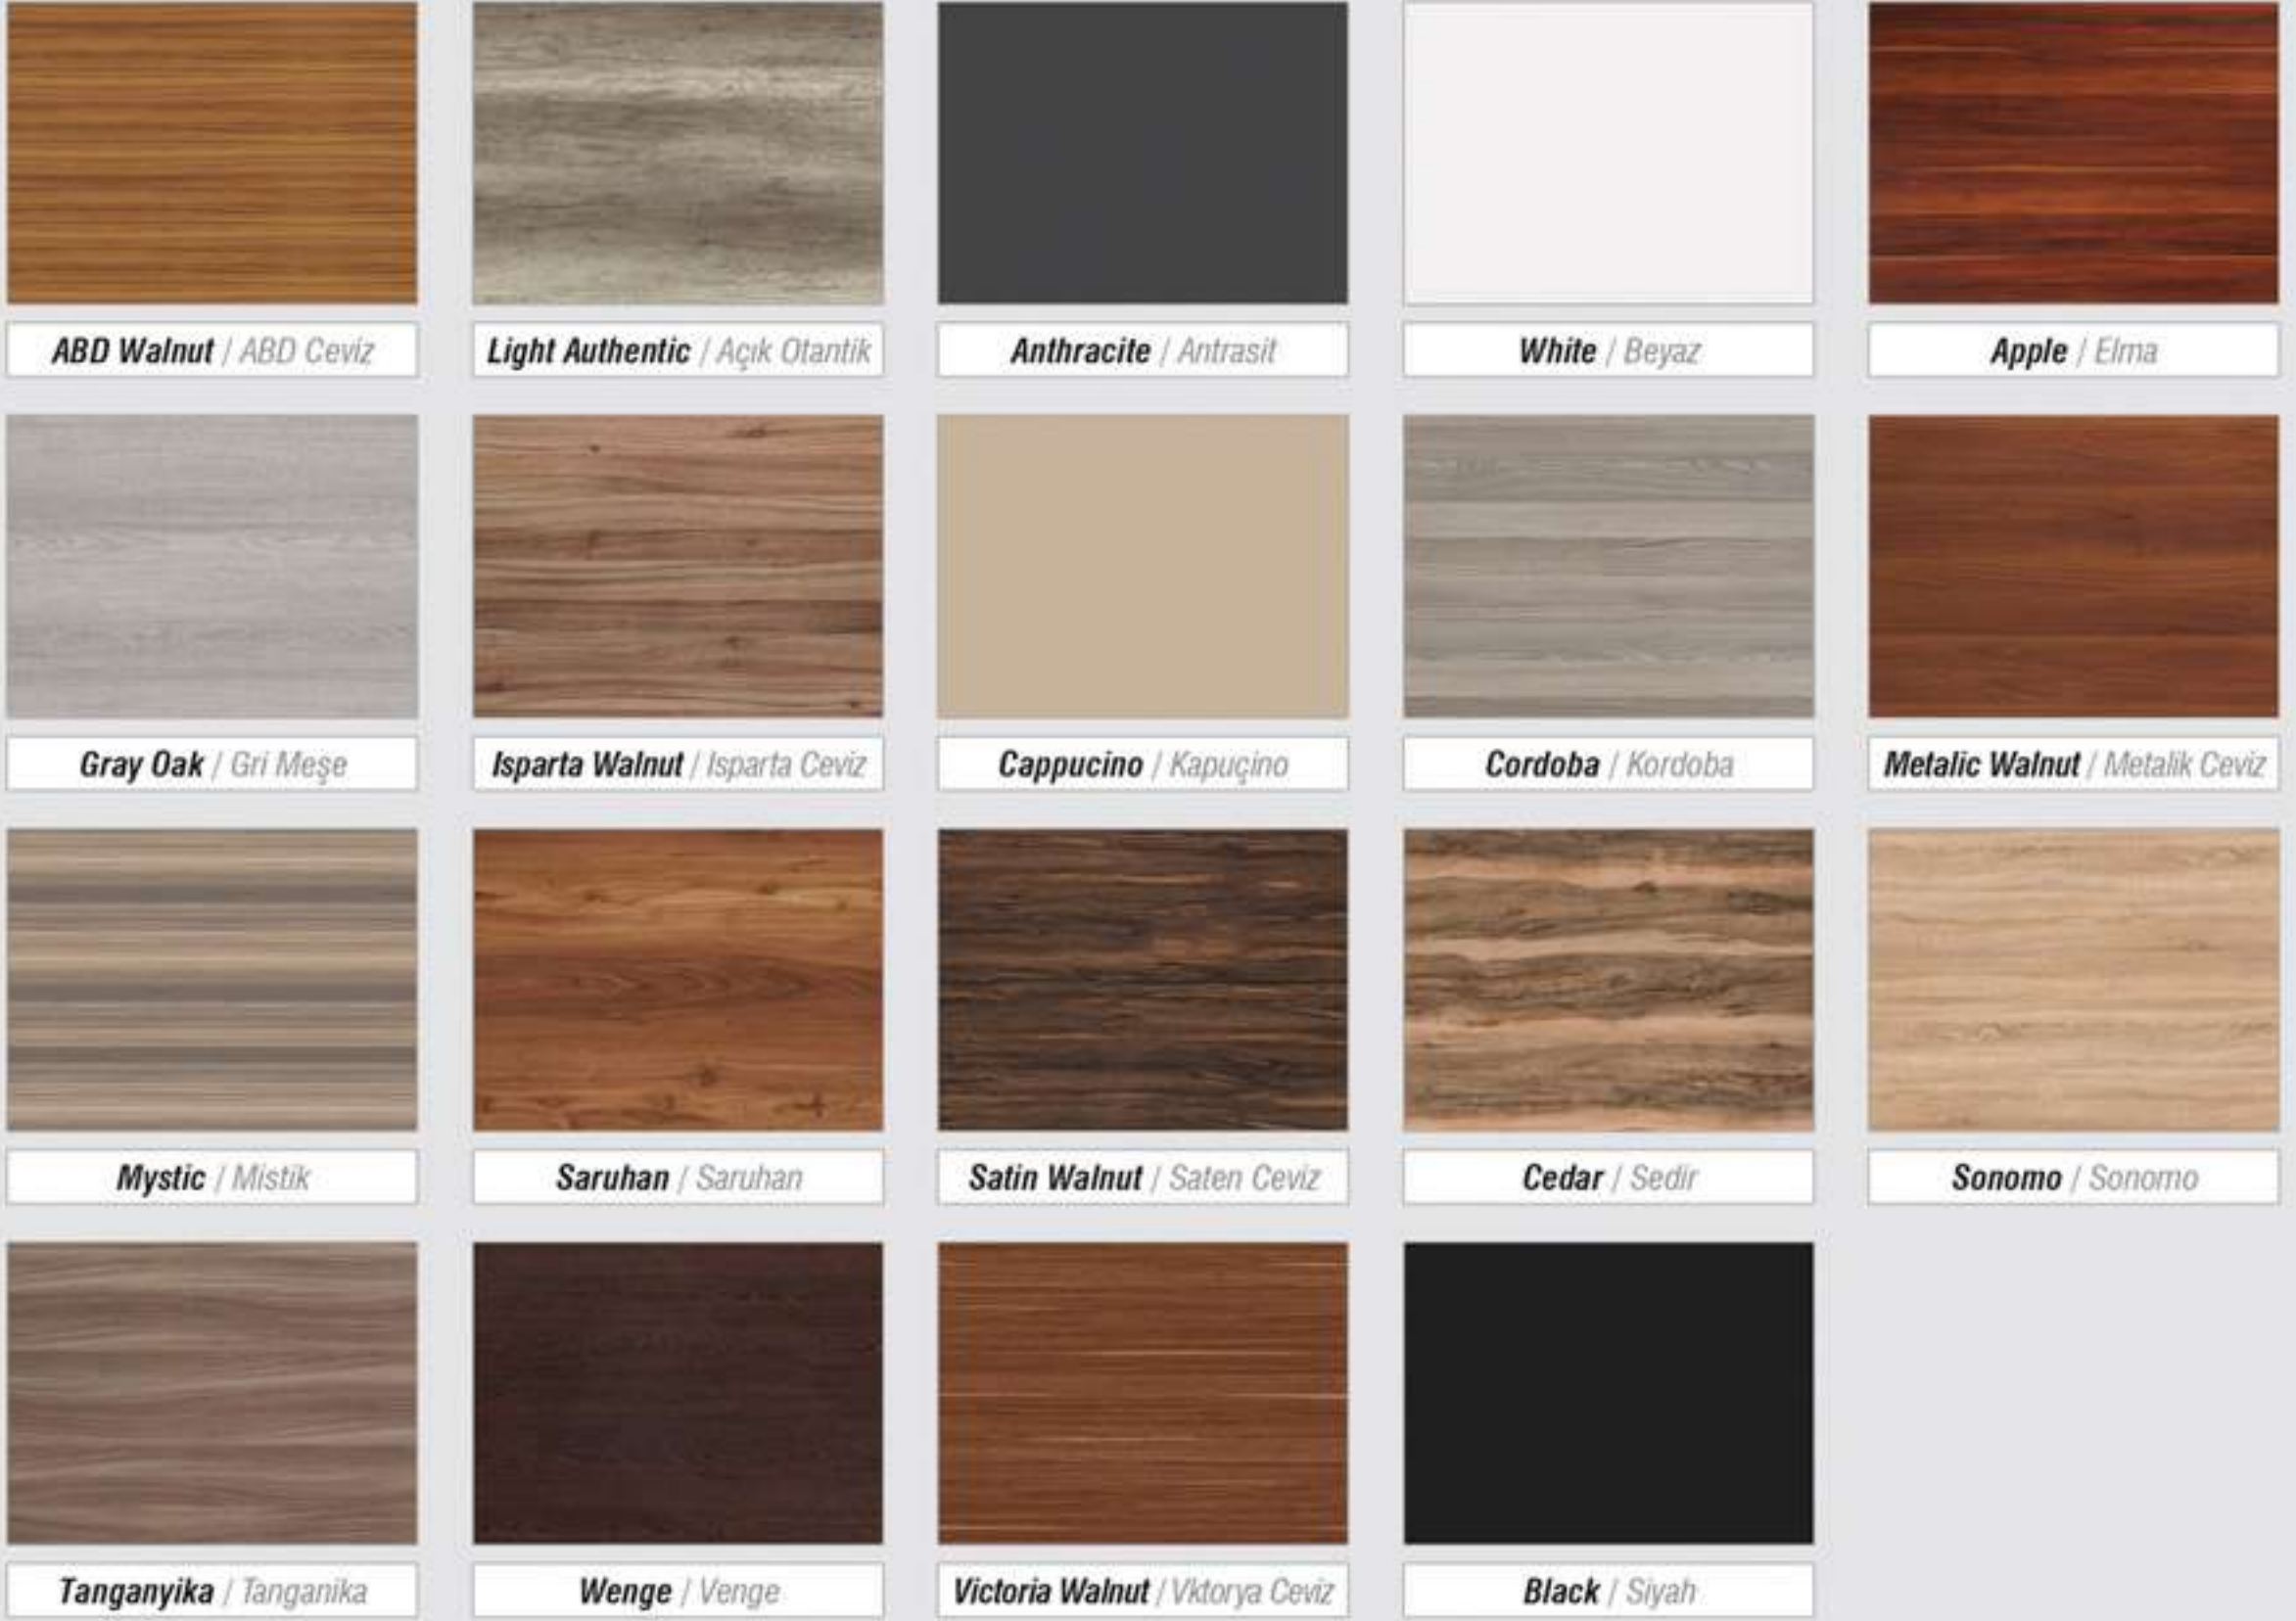

Teak / Tik

Tuna Walnut / Tuna Ceviz

Wenge / Venge

Vision Gray / Vizyon Gri

Star Metal / Yıldız Metal

ALL INFORMATION AND IMAGES CONTAINED IN THIS CATALOGUE ARE BASED ON THE LATEST PRODUCTS INFORMATION AVAILABLE AT THE TIME OF PUBLICATION.

IT MAY INCLUDE ERRORS OF INNACURACIES. TUNA ÇELİK KAPI. LTD. IS NOT RESPONSIBLE FOR TYPOGRAPHICAL OR PRINTING ERRORS. COLOURS SHOWN IN IMAGERY MAY VARY FROM ACTUAL COLOURS. WE SUGGEST THAT CLIENTS CHECK ACTUAL SAMPLES BEFORE ORDERING. THE TUNA ÇELİK KAPI LTD. RESERVES THE RIGHT TO MAKE CHANGES TO THE CONTENT AND THE MODELS AT ANY TIME WITHOUT NOTICE. THE ACCESSORIES THAT ARE ON THE DOORS, ONLY TO SHOW.

IT MAY VARY ON THE IMAGES IN THIS CATALOGUE. NORMALLY ACCESSORIES ARE STANDARD FOR EACH MODEL DOORS. TUNA MAY APPLY WIDE VARIETY OF WOOD SPECIES FOR EVERY MODELS.

TUNA ÇELİK KAPI LTD.ŞTİ. RETAINS.

ALL COPYRIGHT IN ALL TEXT, GRAPHIC IMAGES, ANIMATIONS, INTERACTIVE MOVIES AND VIDEOS OWNED BY TUNA ÇELİK KAPI LTD. ŞTİ. UNAUTHORIZED USE AND PUBLICATION WITHOUT PERMISSION OF TUNA ÇELİK KAPI LTD. ŞTİ IS PRAHIBITED

BU KATALOGTAKİ TİPOGRAFİK BASIM HATALARINDAN VE BASKIDAN KAYNAKLANAN RENK FARKLILIKLARINDAN TUNA ÇELİK KAPI LTD. ŞTİ. SORUMLU TUTULAMAZ.

FİRMAMIZ MODELLER ÜZERİNDE ÖNCEDEN HABER VERMEDEN DEĞİŞİKLİK YAPMA HAKKINA SAHİPTİR. KAPILAR ÜZERİNDE KULLANILAN AKSESUARLAR GÖSTERİM AMAÇLI OLUP HER KAPI GRUBUNUN AKSESUARI STANDARTTIR. MODELLER FARKLI KAPLAMA GRUPLARINA UYGULANABİLİR.

BU KATALOGTA YER ALAN KAPI MODELLERİ VE DİĞER İMAJLAR İZİNSİZ KOPYALANAMAZ, ÇOĞALTILAMAZ.