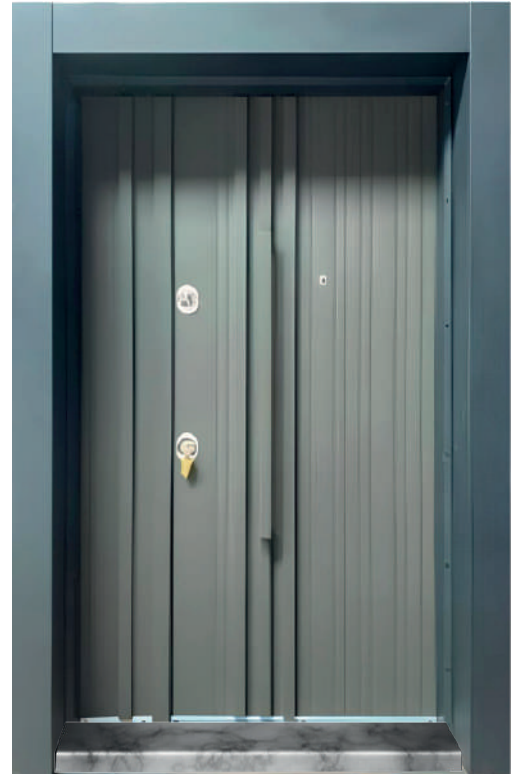

*Serisi*

FS-850  
DOUBLE GREEN

FS-820  
ANTIQUÉ GREY

TNY-116  
WITH GLASS

TNY-16  
WITHOUT GLASS

SAC

*Serisi*

FS-802  
DOUBLE