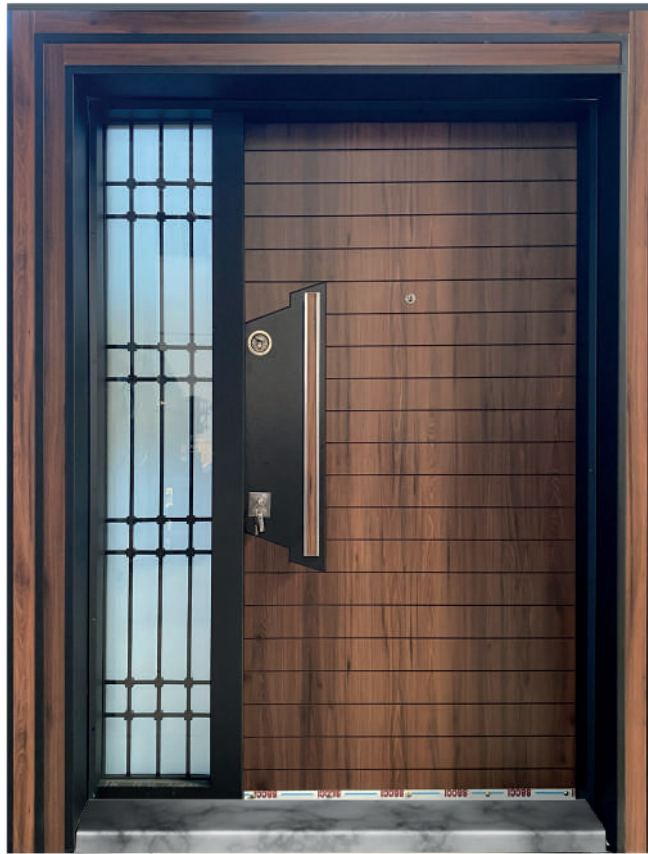

VILLA

*servisi*

PARIS  
VILLA OFF WHITE

TNY-21

VILLA

*servisi*

ODE-017

TNY-150  
WITH BLACK GLASS